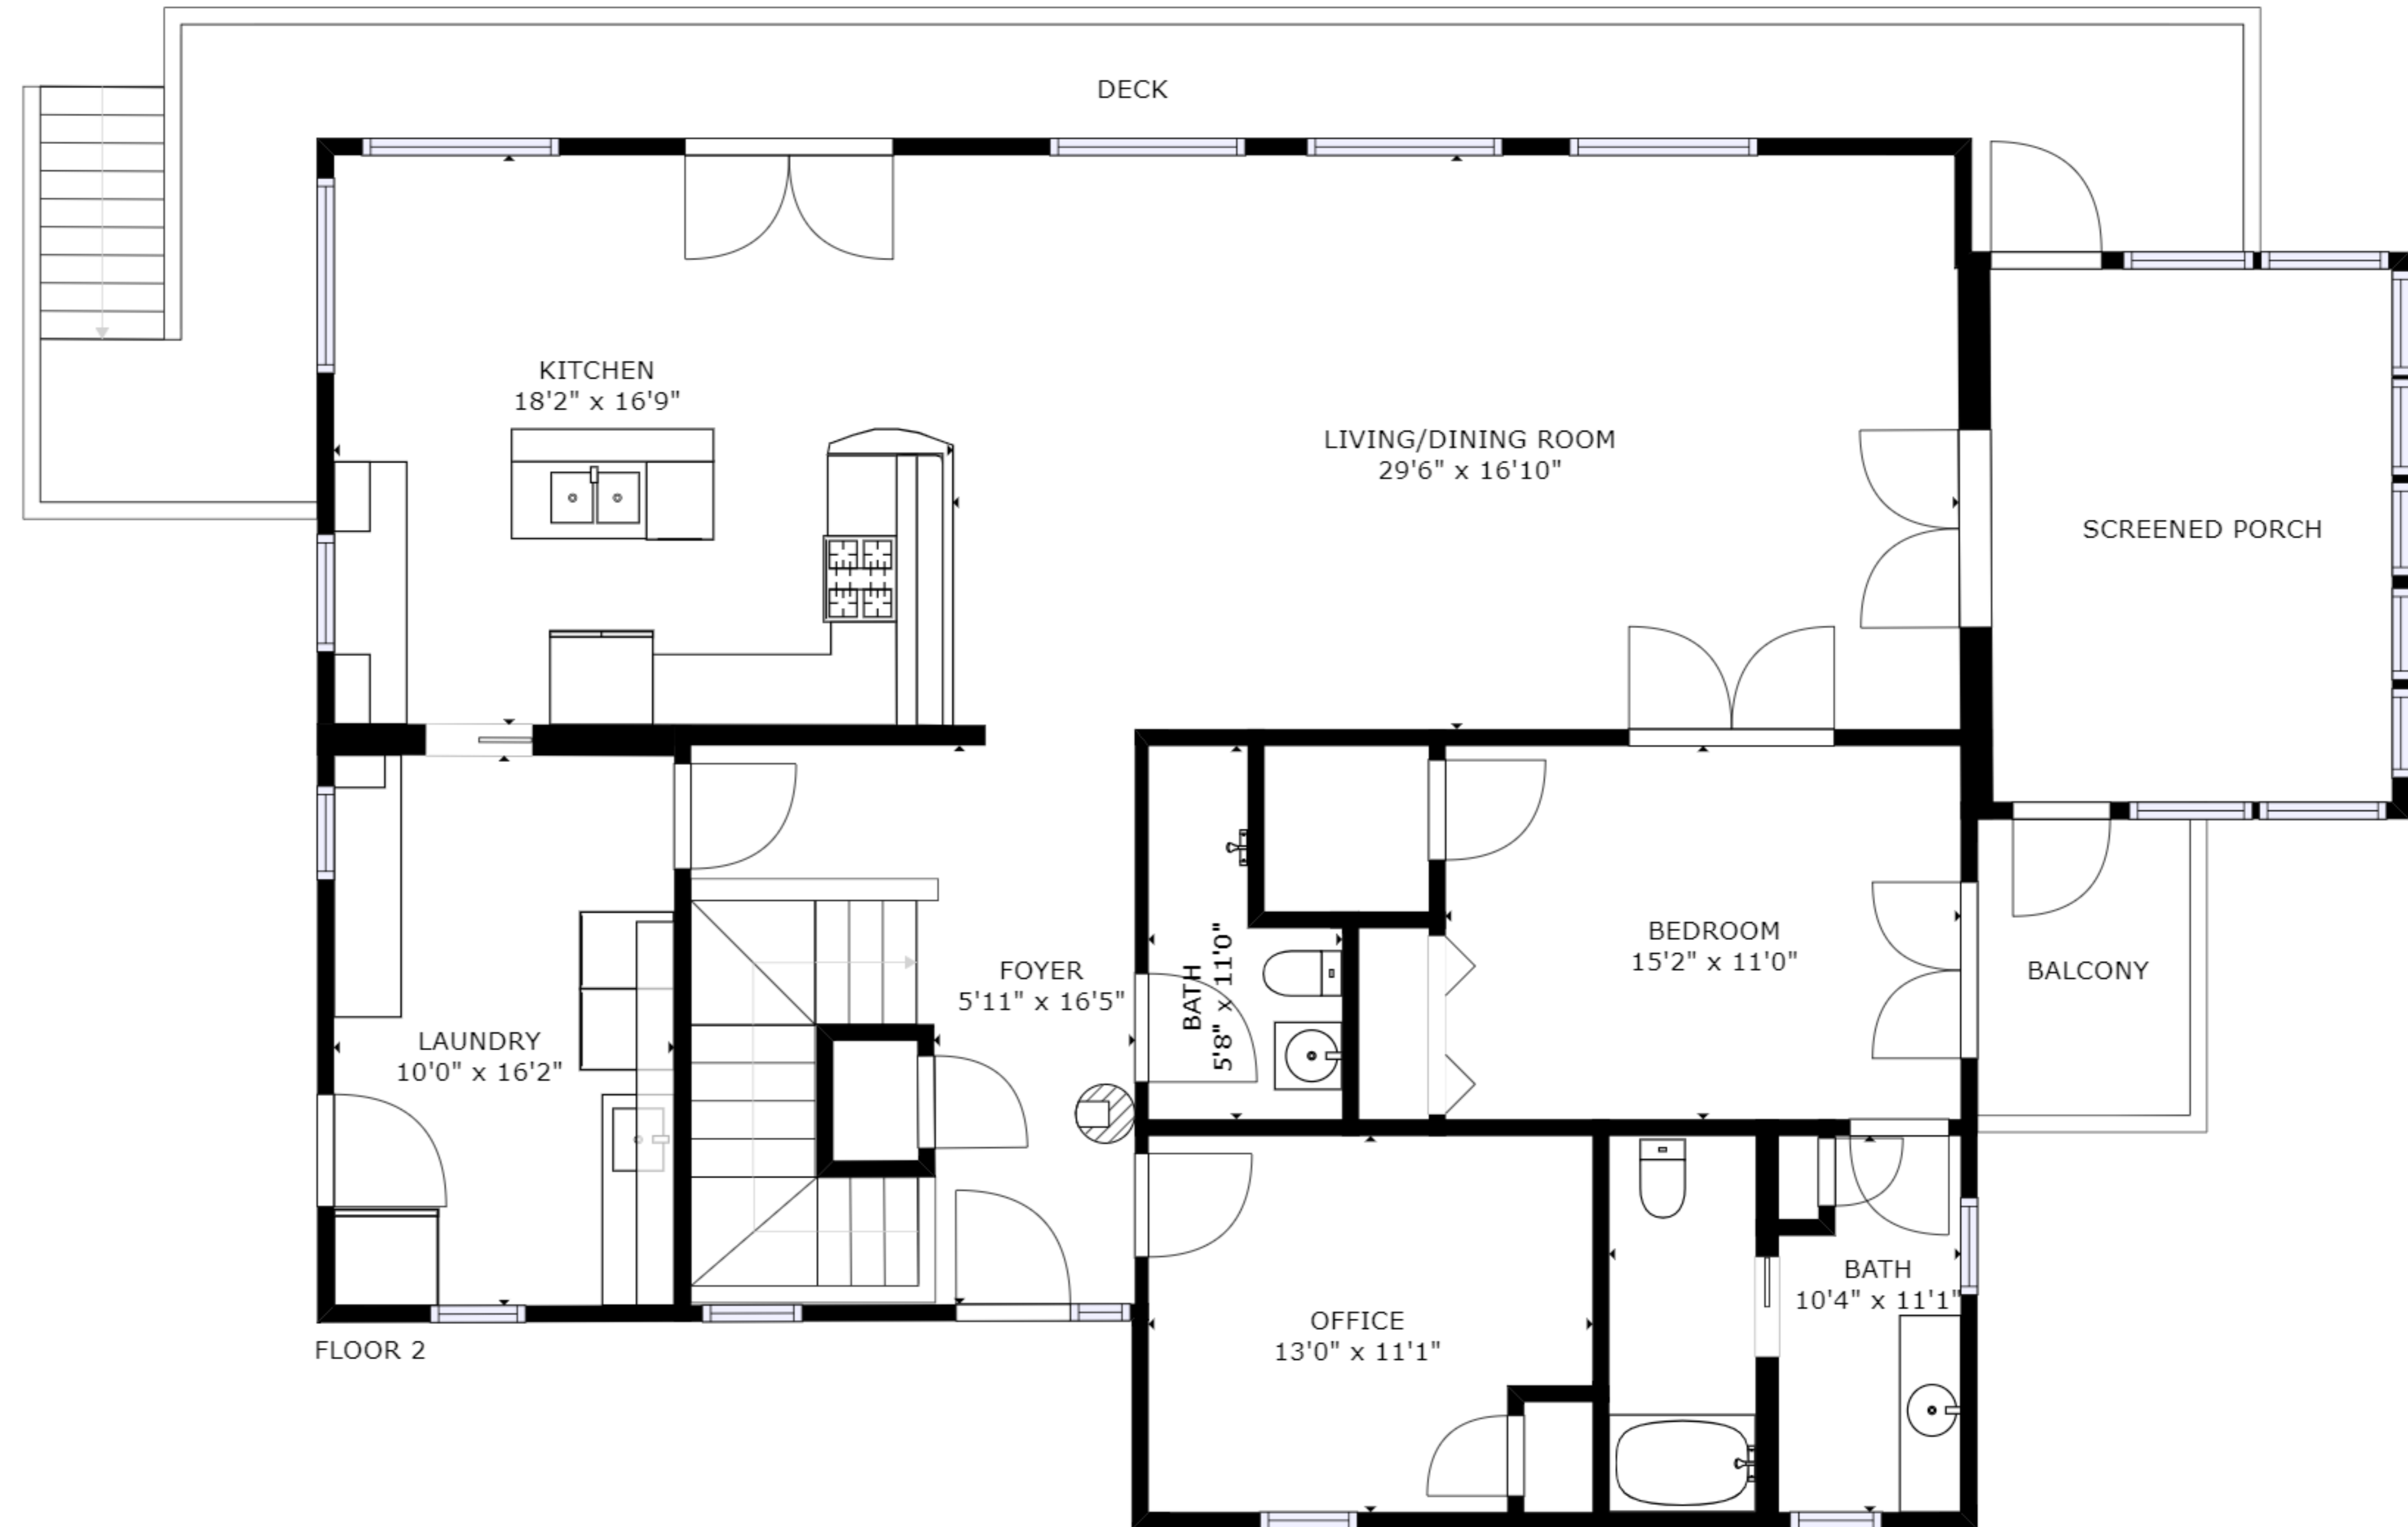

FLOOR 1

FLOOR 2

GROSS INTERNAL AREA  
 FLOOR 1: 1722 sq ft, FLOOR 2: 1757 sq ft  
 EXCLUDED AREAS: , PORCH: 185 sq ft  
 TOTAL: 3478 sq ft  
 SIZES AND DIMENSIONS ARE APPROXIMATE, ACTUAL MAY VARY.