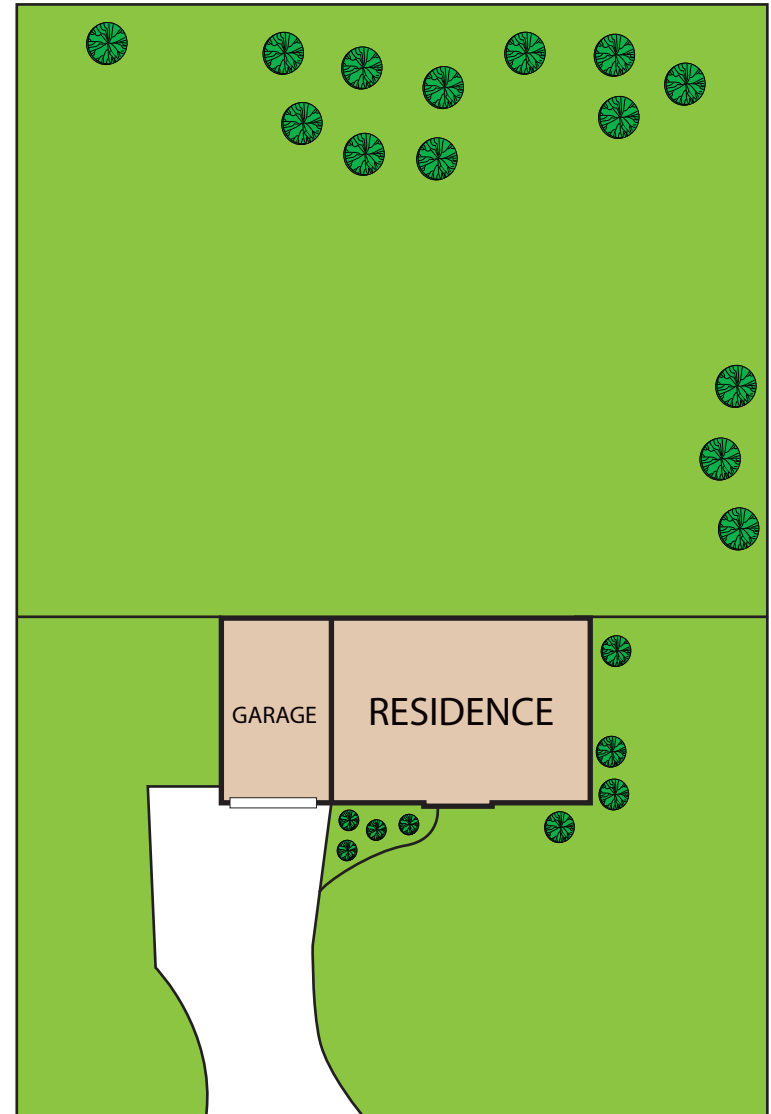

UPPER LEVEL

MAIN LEVEL

270 Majestic Drive Northwest, Christiansburg, VA, USA

TOTAL APPROX. FLOOR AREA 1740 SQ.FT

Whilst every attempt has been made to ensure the accuracy of the floor plan contained here, measurements of doors, windows, rooms and any other items are approximate and no responsibility is taken for any error, omission, or misstatement.

This plan is for illustrative purposes only and should be used as such by any prospective purchaser.

UPPER LEVEL : 1084 SQ.FT

MAIN LEVEL : 656 SQ.FT

TOTAL FINISHED : 1740 SQ.FT