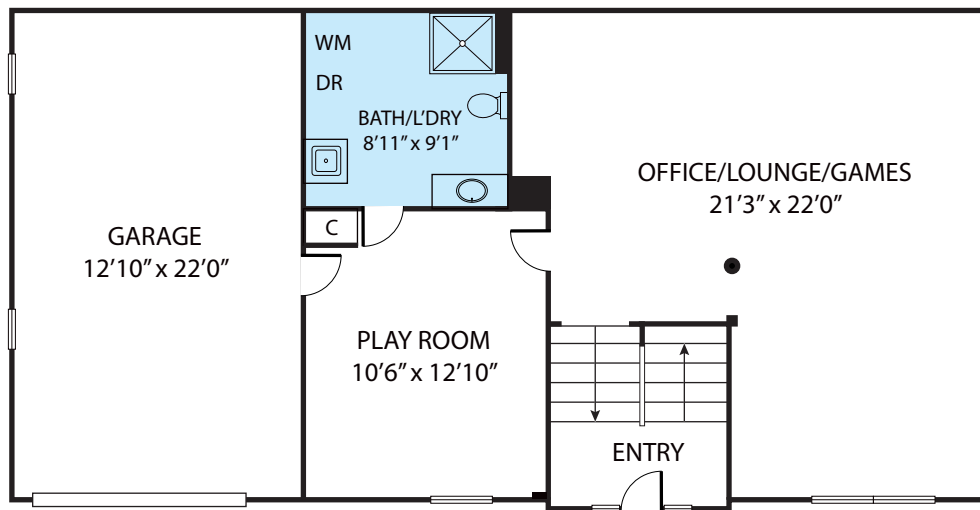

UPPER LEVEL

MAIN LEVEL

270 Majestic Drive Northwest, Christiansburg, VA, USA

TOTAL APPROX. FLOOR AREA 1740 SQ.FT

Whilst every attempt has been made to ensure the accuracy of the floor plan contained here, measurements of doors, windows, rooms and any other items are approximate and no responsibility is taken for any error, omission, or misstatement.

This plan is for illustrative purposes only and should be used as such by any prospective purchaser.

UPPER LEVEL : 1084 SQ.FT

MAIN LEVEL : 656 SQ.FT

TOTAL FINISHED : 1740 SQ.FT