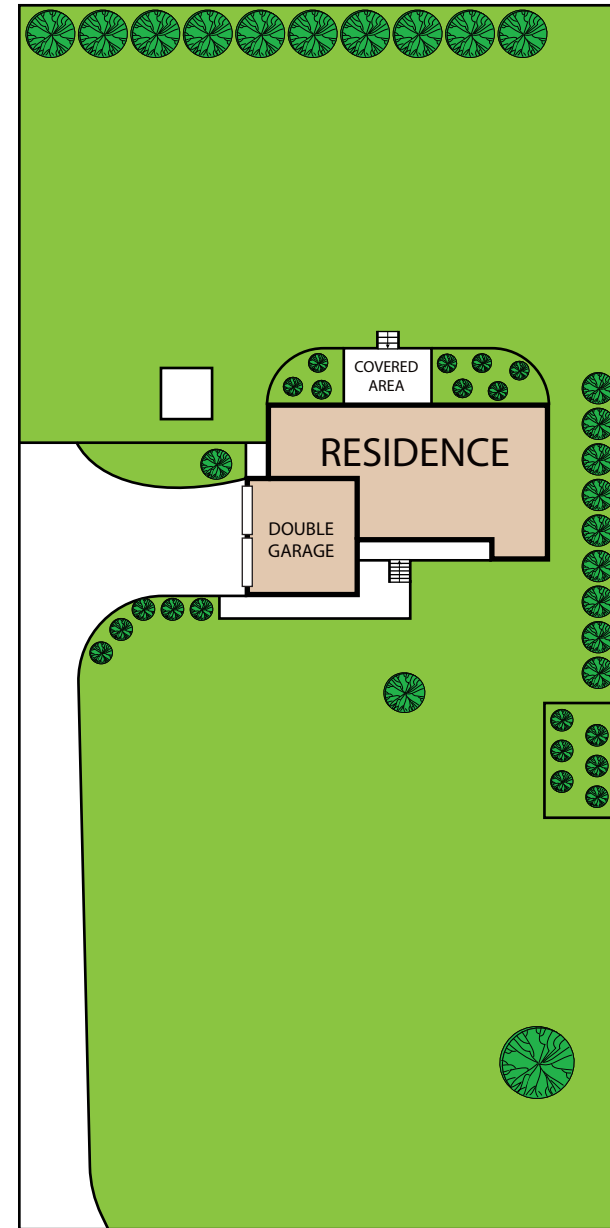

MAIN LEVEL

LOWER LEVEL

1445 Westview Drive, Christiansburg, VA, USA, Christiansburg 24073

TOTAL APPROX. TOTAL FINISHED 2,711 SQ.FT

Whilst every attempt has been made to ensure the accuracy of the floor plan contained here, measurements of doors, windows, rooms and any other items are approximate and no responsibility is taken for any error, omission, or misstatement. This plan is for illustrative purposes only and should be used as such by any prospective purchaser.

MAIN LEVEL : 1,407 SQ.FT
LOWER LEVEL : 1,303 SQ.FT
TOTAL FINISHED : 2,710 SQ.FT