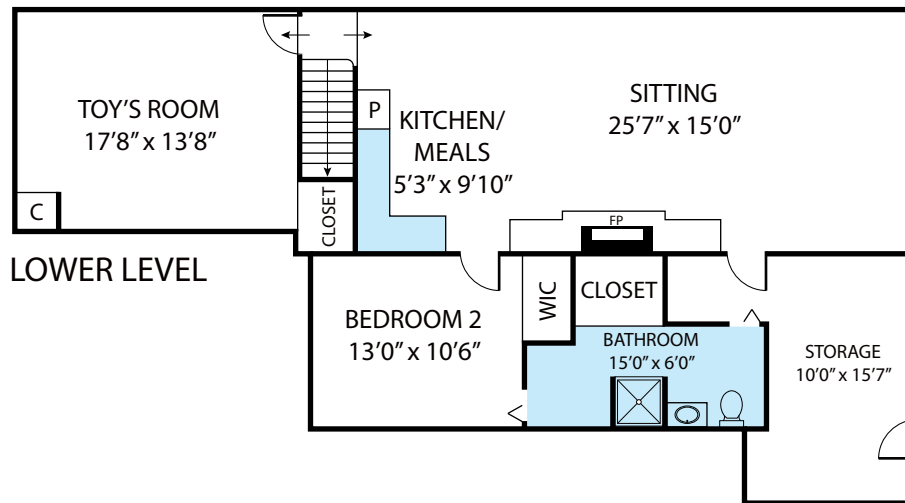

MAIN LEVEL

LOWER LEVEL

1445 Westview Drive, Christiansburg, VA, USA, Christiansburg 24073

TOTAL APPROX. TOTAL FINISHED 2,711 SQ.FT

Whilst every attempt has been made to ensure the accuracy of the floor plan contained here, measurements of doors, windows, rooms and any other items are approximate and no responsibility is taken for any error, omission, or misstatement. This plan is for illustrative purposes only and should be used as such by any prospective purchaser.

MAIN LEVEL : 1,407 SQ.FT
LOWER LEVEL : 1,303 SQ.FT
TOTAL FINISHED : 2,710 SQ.FT