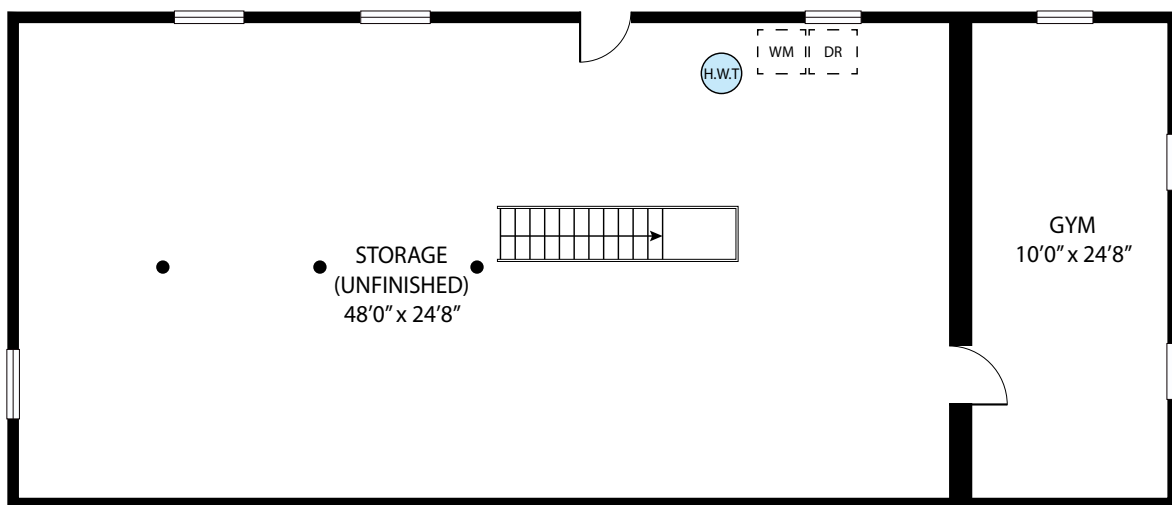

MAIN LEVEL

LOWER LEVEL

1301 Westover Drive, Blacksburg, VA, USA, 24060

TOTAL APPROX. FINISHED AREA 1,775 SQ.FT

Whilst every attempt has been made to ensure the accuracy of the floor plan contained here, measurements of doors, windows, rooms and any other items are approximate and no responsibility is taken for any error, omission, or misstatement. This plan is for illustrative purposes only and should be used as such by any prospective purchaser.

MAIN LEVEL	:	1,530 SQ.FT
LOWER LEVEL	:	245 SQ.FT
TOTAL FINISHED	:	1,775 SQ.FT
UNFINISHED	:	1,184 SQ.FT