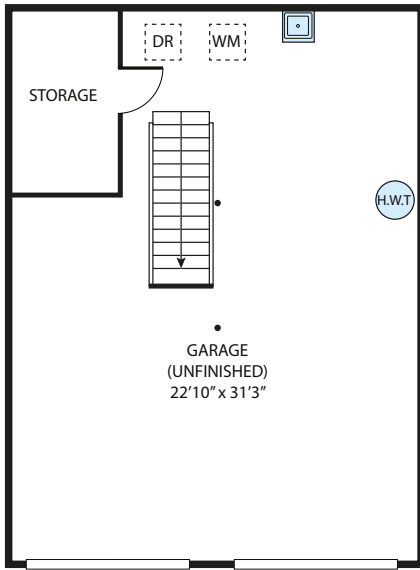

UPPER LEVEL

MAIN LEVEL

LOWER LEVEL

4304 Floyd Hwy S, Willis 24380  
TOTAL APPROX. FINISHED AREA 1,047 SQ.FT

Whilst every attempt has been made to ensure the accuracy of the floor plan contained here, measurements of doors, windows, rooms and any other items are approximate and no responsibility is taken for any error, omission, or misstatement. This plan is for illustrative purposes only and should be used as such by any prospective purchaser.

MAIN LEVEL	:	735 SQ.FT
UPPER LEVEL	:	312 SQ.FT
TOTAL FINISHED AREA	:	1,047 SQ.FT
LOWER LEVEL (UNFINISHED)	:	623 SQ.FT