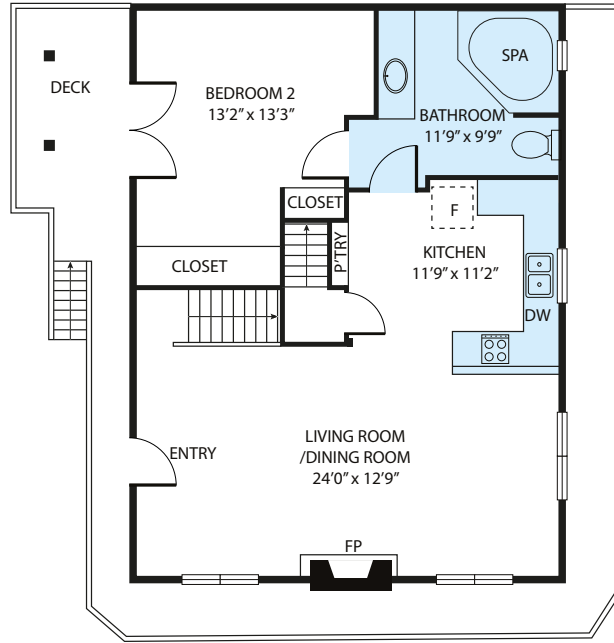

UPPER LEVEL

MAIN LEVEL

LOWER LEVEL

4304 Floyd Hwy S, Willis 24380  
TOTAL APPROX. FINISHED AREA 1,047 SQ.FT

Whilst every attempt has been made to ensure the accuracy of the floor plan contained here, measurements of doors, windows, rooms and any other items are approximate and no responsibility is taken for any error, omission, or misstatement. This plan is for illustrative purposes only and should be used as such by any prospective purchaser.

MAIN LEVEL	:	735 SQ.FT
UPPER LEVEL	:	312 SQ.FT
TOTAL FINISHED AREA	:	1,047 SQ.FT
LOWER LEVEL (UNFINISHED)	:	623 SQ.FT