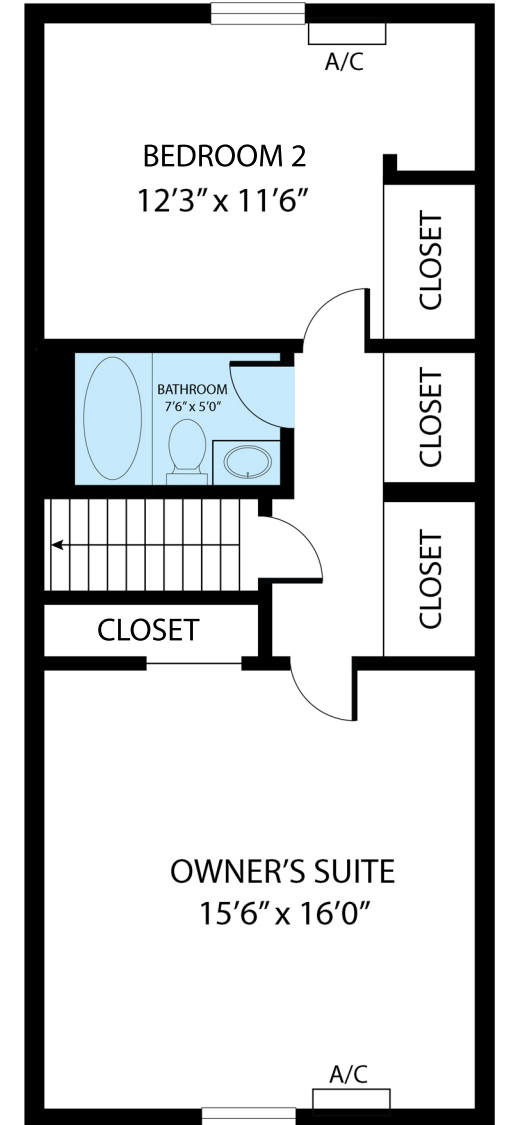

LOWER LEVEL

MAIN LEVEL

UPPER LEVEL

446 Pine Hollow Road, Christiansburg 24073
TOTAL APPROX. FINISHED AREA 2,130 SQ.FT

Whilst every attempt has been made to ensure the accuracy of the floor plan contained here, measurements of doors, windows, rooms and any other items are approximate and no responsibility is taken for any error, omission, or misstatement. This plan is for illustrative purposes only and should be used as such by any prospective purchaser.

LOWER LEVEL	:	475 SQ.FT
MAIN LEVEL	:	1,026 SQ.FT
UPPER LEVEL	:	629 SQ.FT
TOTAL FINISHED AREA	:	2,130 SQ.FT
UNFINISHED AREA	:	444 SQ.FT