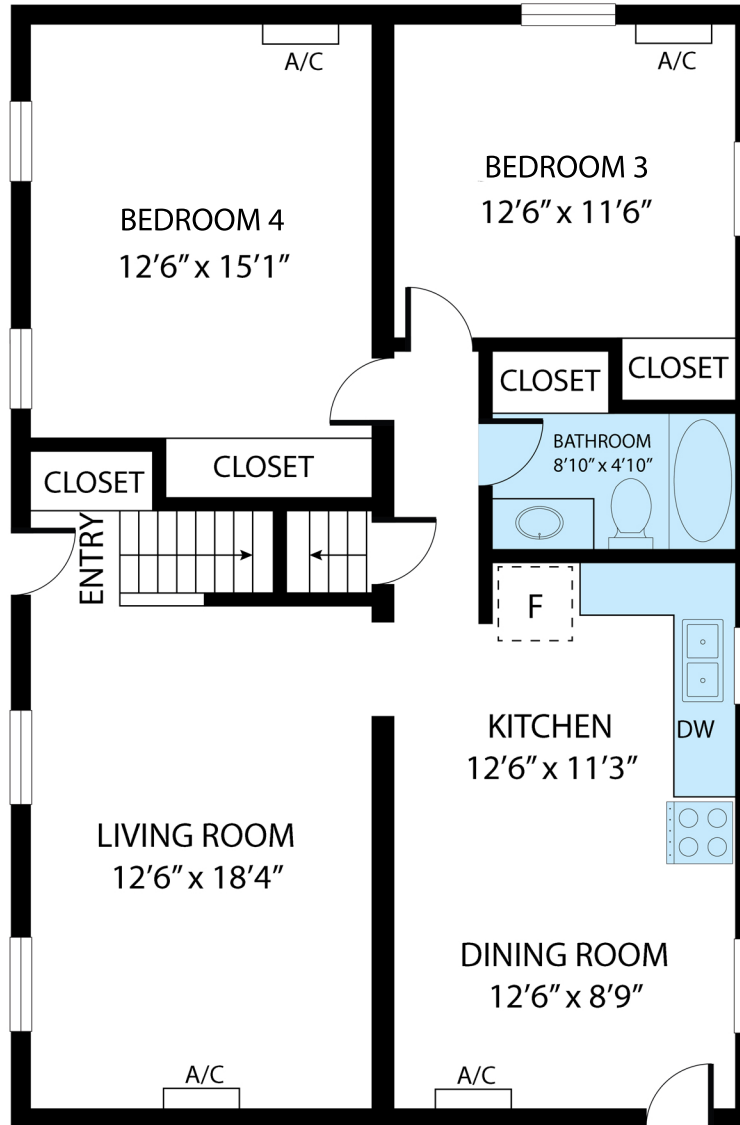

LOWER LEVEL

MAIN LEVEL

UPPER LEVEL

446 Pine Hollow Road, Christiansburg 24073
TOTAL APPROX. FINISHED AREA 2,130 SQ.FT

Whilst every attempt has been made to ensure the accuracy of the floor plan contained here, measurements of doors, windows, rooms and any other items are approximate and no responsibility is taken for any error, omission, or misstatement. This plan is for illustrative purposes only and should be used as such by any prospective purchaser.

LOWER LEVEL	:	475 SQ.FT
MAIN LEVEL	:	1,026 SQ.FT
UPPER LEVEL	:	629 SQ.FT
TOTAL FINISHED AREA	:	2,130 SQ.FT
UNFINISHED AREA	:	444 SQ.FT