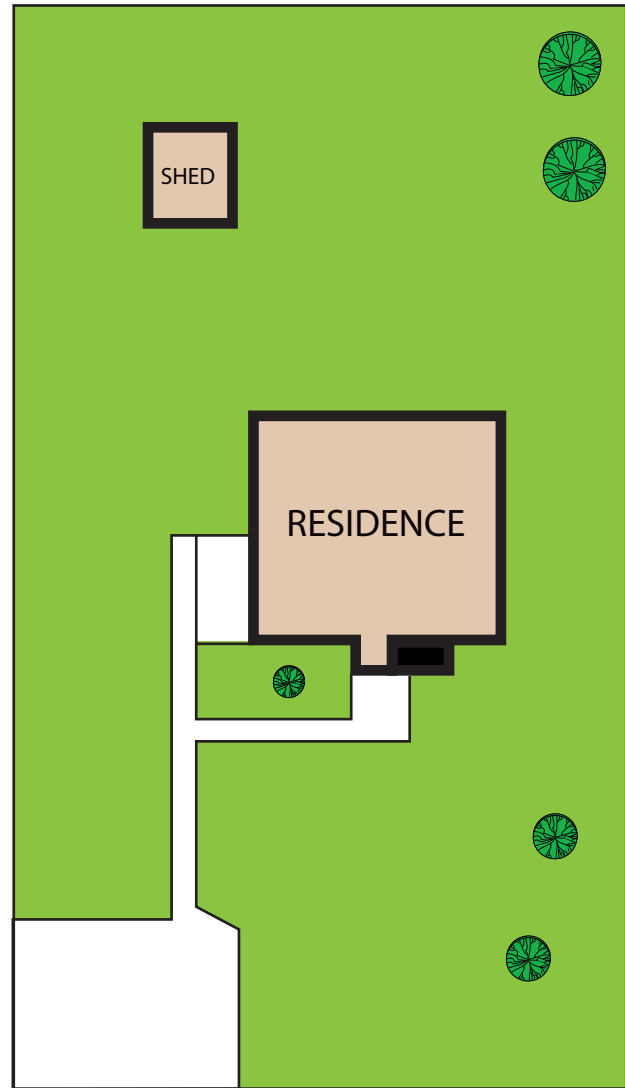

UPPER LEVEL

MAIN LEVEL

55 College Street, Christiansburg 24073

TOTAL APPROX. FINISHED AREA 1,388 SQ.FT

Whilst every attempt has been made to ensure the accuracy of the floor plan contained here, measurements of doors, windows, rooms and any other items are approximate and no responsibility is taken for any error, omission, or misstatement. This plan is for illustrative purposes only and should be used as such by any prospective purchaser.

MAIN LEVEL : 772 SQ.FT  
 UPPER LEVEL : 616 SQ.FT  
 TOTAL FINISHED AREA : 1,388 SQ.FT