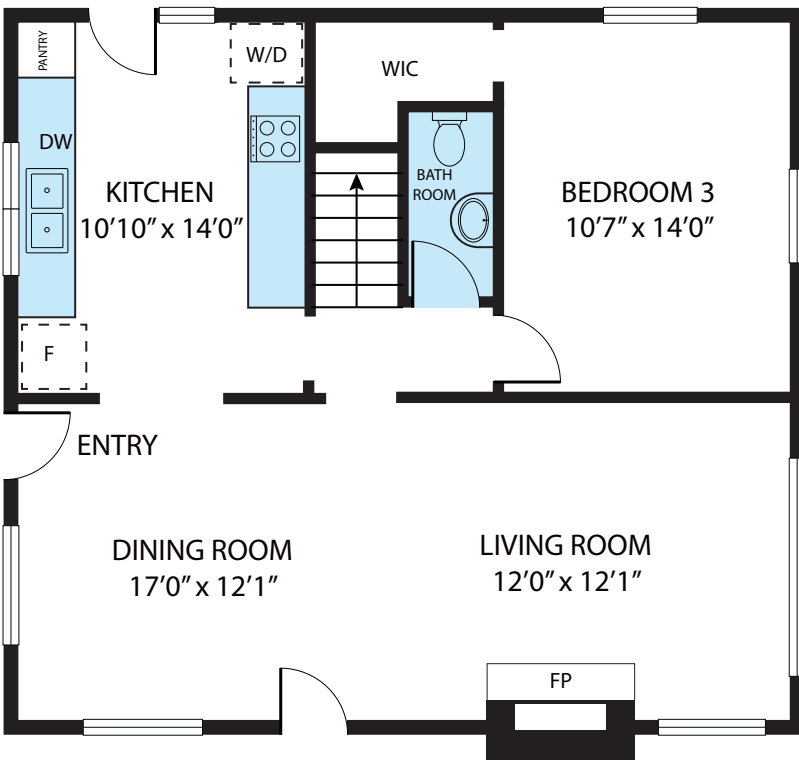

UPPER LEVEL

MAIN LEVEL

55 College Street, Christiansburg 24073

TOTAL APPROX. FINISHED AREA 1,388 SQ.FT

Whilst every attempt has been made to ensure the accuracy of the floor plan contained here, measurements of doors, windows, rooms and any other items are approximate and no responsibility is taken for any error, omission, or misstatement. This plan is for illustrative purposes only and should be used as such by any prospective purchaser.

MAIN LEVEL : 772 SQ.FT  
 UPPER LEVEL : 616 SQ.FT  
 TOTAL FINISHED AREA : 1,388 SQ.FT