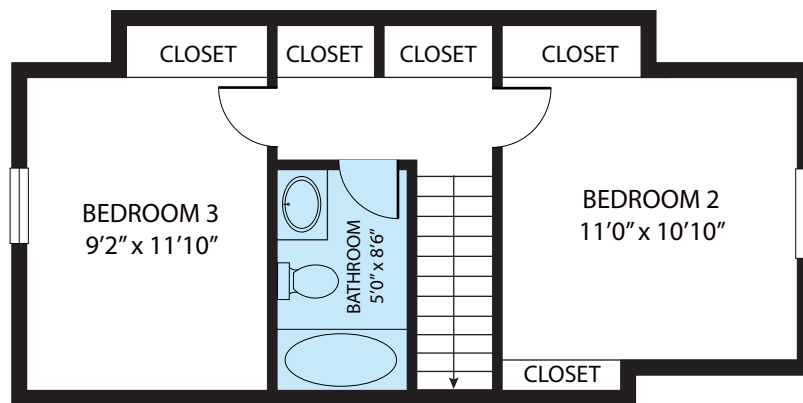

LOWER LEVEL

UPPER LEVEL

MAIN LEVEL

505 6th Avenue, Radford 24141

TOTAL APPROX. FINISHED AREA 1,071 SQ.FT

Whilst every attempt has been made to ensure the accuracy of the floor plan contained here, measurements of doors, windows, rooms and any other items are approximate and no responsibility is taken for any error, omission, or misstatement. This plan is for illustrative purposes only and should be used as such by any prospective purchaser.

MAIN LEVEL	:	686 SQ.FT
UPPER LEVEL	:	385 SQ.FT
TOTAL FINISHED	:	1,071 SQ.FT
LOWER LEVEL (UNFINISHED)	:	655 SQ.FT