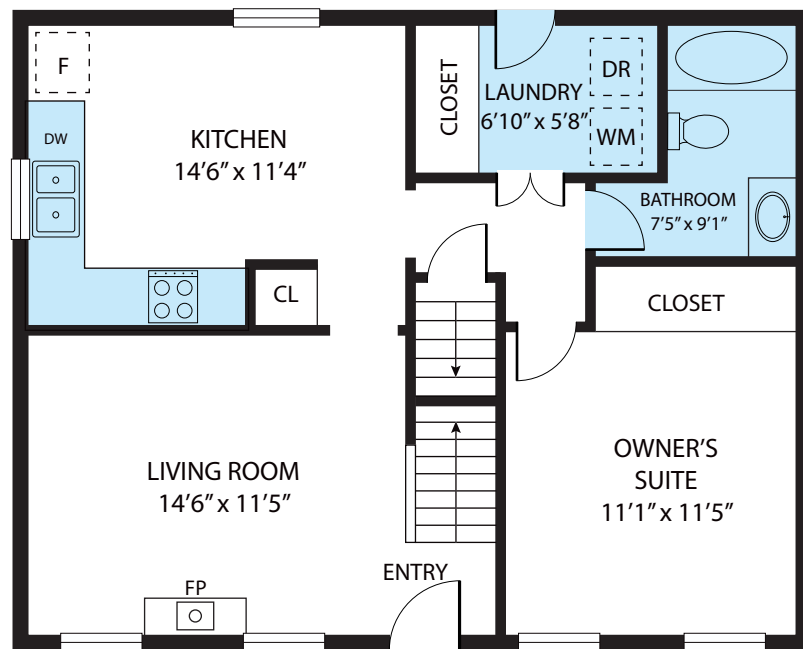

LOWER LEVEL

UPPER LEVEL

MAIN LEVEL

505 6th Avenue, Radford 24141

TOTAL APPROX. FINISHED AREA 1,071 SQ.FT

Whilst every attempt has been made to ensure the accuracy of the floor plan contained here, measurements of doors, windows, rooms and any other items are approximate and no responsibility is taken for any error, omission, or misstatement. This plan is for illustrative purposes only and should be used as such by any prospective purchaser.

MAIN LEVEL	:	686 SQ.FT
UPPER LEVEL	:	385 SQ.FT
TOTAL FINISHED	:	1,071 SQ.FT
LOWER LEVEL (UNFINISHED)	:	655 SQ.FT