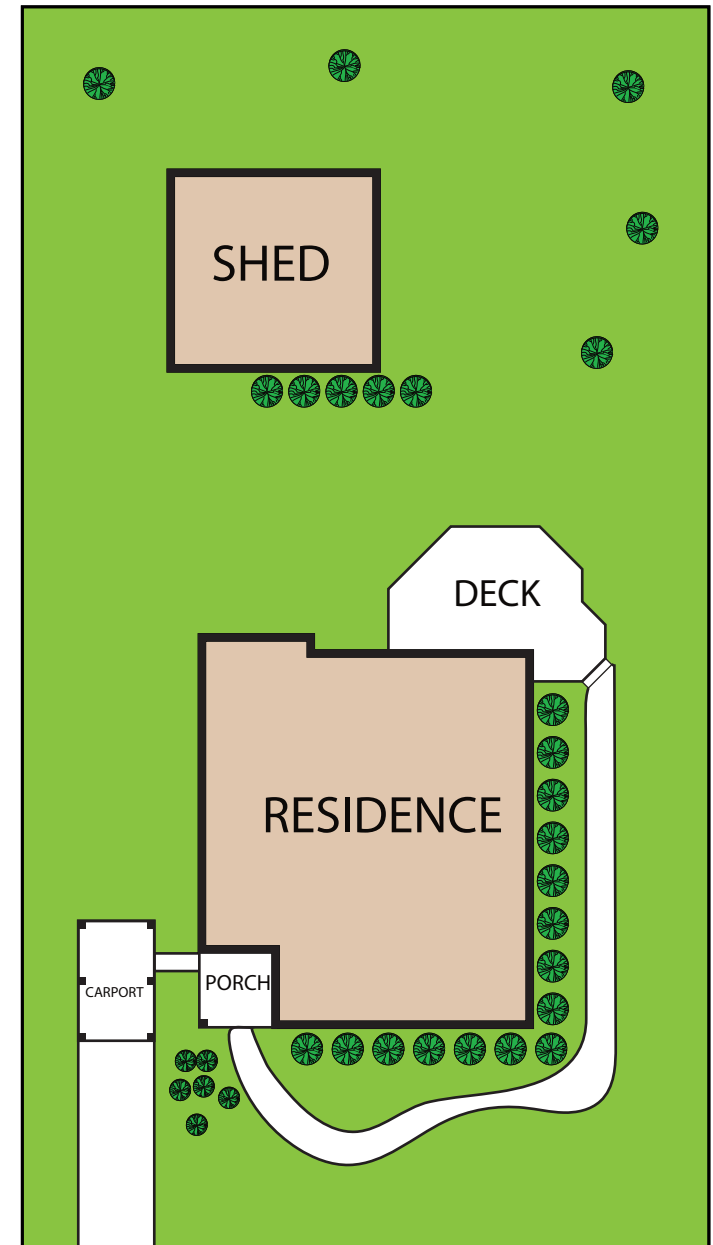

MAIN LEVEL

LOWER LEVEL

108 Roberts Street, Radford 24141
 TOTAL APPROX. FINISHED AREA 1,378 SQ.FT

Whilst every attempt has been made to ensure the accuracy of the floor plan contained here, measurements of doors, windows, rooms and any other items are approximate and no responsibility is taken for any error, omission, or misstatement. This plan is for illustrative purposes only and should be used as such by any prospective purchaser.

LOWER LEVEL (UNFINISHED) : 303 SQ.FT
 MAIN LEVEL (FINISHED) : 1,378 SQ.FT