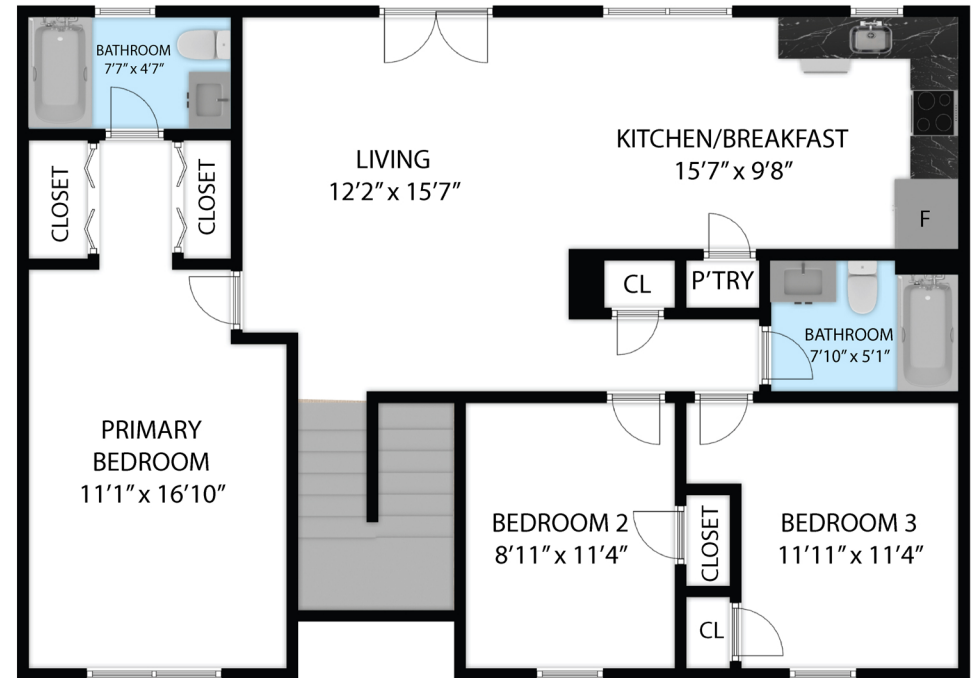

FIRST FLOOR

SECOND FLOOR

TOTAL APPROX. FLOOR AREA 1,729 SQ.FT

Whilst every attempt has been made to ensure the accuracy of the floor plan contained here, measurements of doors, windows, rooms and any other items are approximate and no responsibility is taken for any error, omission, or misstatement. This plan is for illustrative purposes only and should be used as such by any prospective purchaser.

FIRST FLOOR : 649 SQ.FT  
 SECOND FLOOR : 1,080 SQ.FT  
 TOTAL AREA : 1,729 SQ.FT